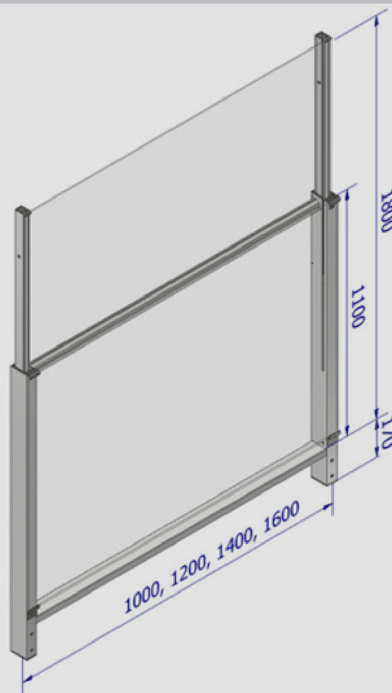

Advance Fenestration

There's no substitute for Experience!

THE ADVANCE WINDSTOP

PRODUCT INFORMATION

The Advance Windstop, is a customizable, retractable balustrade system with a vast allowance in mounting applications, ranging from STANDARD FLOOR MOUNT, FRONT FIXING to FREE STANDING.