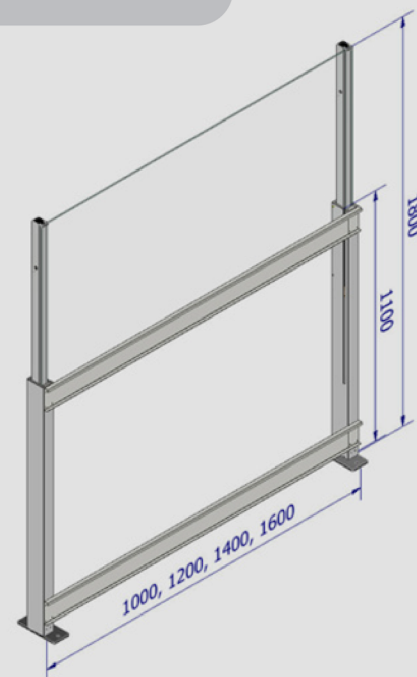

Advance Fenestration

There's no substitute for Experience!

THE ADVANCE WINDSTOP

PRODUCT INFORMATION

The Advance Windstop, is a customizable, retractable balustrade system with a vast allowance in mounting applications, ranging from STANDARD FLOOR MOUNT, FRONT FIXING to FREE STANDING.