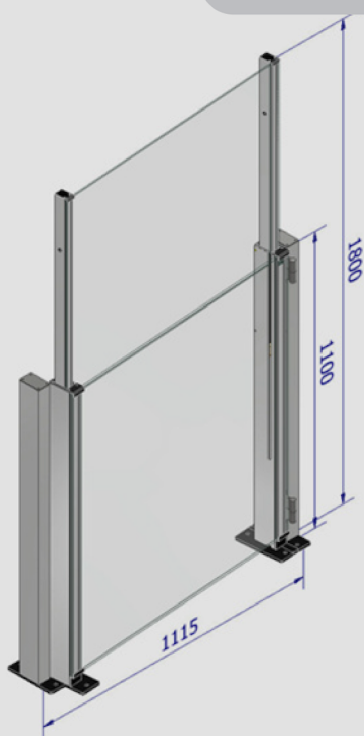

Advance Fenestration

There's no substitute for Experience!

THE ADVANCE WINDSTOP

PRODUCT INFORMATION

The Advance Windstop, is a customizable, retractable balustrade system with a vast allowance in mounting applications, ranging from STANDARD FLOOR MOUNT, FRONT FIXING to FREE STANDING.

The Advance Windstop is easily used and installed while maintenance is kept low with its easy operation either in fixed or hinged position.

The Advance Windstop, has the purpose of combating high force winds up to 120km/h when in a extended position, this serving comfort in the area of application.